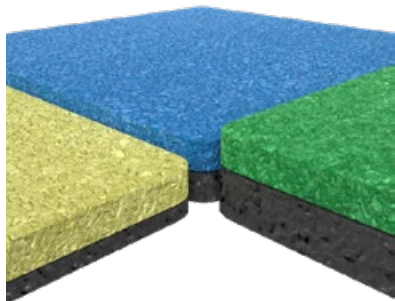

## FOREX WALL DECORATION

Our wall decorations are made of Forex (light, strong PVC foam), and are printed with quality photos and prints. Easy to maintain, and smooth on any wall. The non-reflective material ensures a beautiful result, regardless of the light in the room.

## VINYL FLOOR

Our durable vinyl floors are flexible, light and solid at the same time. They are made of a very strong material on which any design can be printed. The floors are produced in a unique way to guarantee optimal quality, colour durability and wear-resistance. The image is printed in reverse on the bottom side. The entire thickness of the floor forms the UV-resistant wear layer.