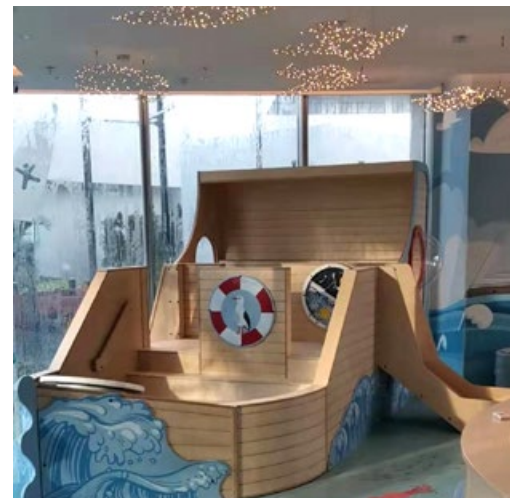

“By offering a play solution for the children, it will be easier for parents to go to the gym.”

- Sports facility
  Gym3 Amstelveen