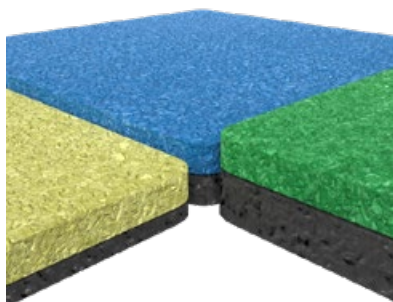

Favourites at leisure

FOREX WALL DECORATION

Our wall decorations are made of Forex (light, strong PVC foam), and are printed with quality photos and prints. Easy to maintain, and smooth on any wall. The non-reflective material ensures a beautiful result, regardless of the light in the room.

VINYL FLOOR

Our durable vinyl floors are flexible, light and solid at the same time. They are made of a very strong material on which any design can be printed. The floors are produced in a unique way to guarantee optimal quality, colour durability and wear-resistance. The image is printed in reverse on the bottom side. The entire thickness of the floor forms the UV-resistant wear layer.

EPDM PLAYFLOOR

The EPDM play floors are of high quality and offer children a safe surface to play on. The flooring is slip resistant and ensures that the impact of a fall is absorbed. According to the European safety standard, a shock-absorbent floor is mandatory if children can climb higher than 60 cm in your play corner.

PLAYWHEEL TIP OF THE ICEBERG

Tip of the iceberg is a rotating game which challenges children to move a ball through a maze by rotating the play wheel, requiring good hand eye coordination. On route, players must avoid the holes in the ice in order to reach the flag! This round game has a unique, modern frame made of birch plywood with a white painted front which compliments many environments.