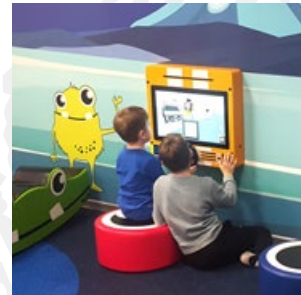

THE ADVANTAGES OF A KIDS' CORNER IN YOUR LEISURE ESTABLISHMENT

By giving everybody a place in your organisation, all guests will enjoy themselves and feel welcome. This creates a family friendly atmosphere for at your sports facility, museum, cinema, or amusement park. This pleasant environment will lead to more returning visitors, better brand awareness and a higher turnover.