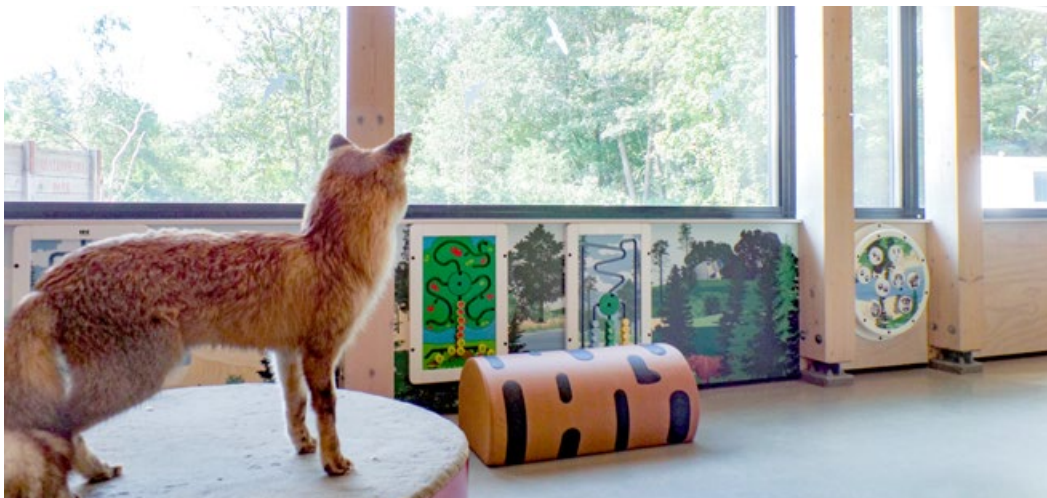

"The children can play while the parents have time for a counselling interview."
- Brokerage van der Linden