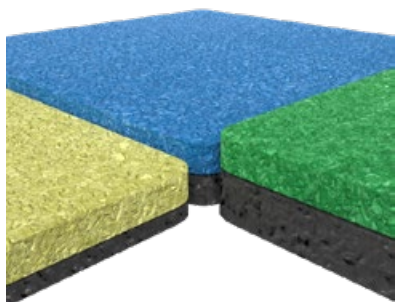

Favourites at public spaces

FOREX WALL DECORATION

Our wall decorations are made of Forex (light, strong PVC foam), and are printed with quality photos and prints. Easy to maintain, and smooth on any wall. The non-reflective material ensures a beautiful result, regardless of the light in the room.

VINYL FLOOR

Our durable vinyl floors are flexible, light and solid at the same time. They are made of a very strong material on which any design can be printed. The floors are produced in a unique way to guarantee optimal quality, colour durability and wear-resistance. The image is printed in reverse on the bottom side. The entire thickness of the floor forms the UV-resistant wear layer.

EPDM PLAYFLOOR

The EPDM play floors are of high quality and offer children a safe surface to play on. The flooring is slip resistant and ensures that the impact of a fall is absorbed. According to the European safety standard, a shock-absorbent floor is mandatory if children can climb higher than 60 cm in your play corner.